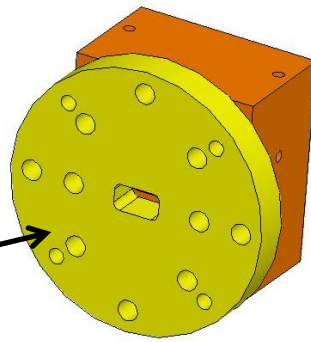

WR22
UG-382/U

Various views of
oscillator

22.0 mm

Total length
(16 or 11 mm)

20.0 mm

WR 22 Interface
Assembled Oscillator

e.g 37 , 40, 42, 44 GHz